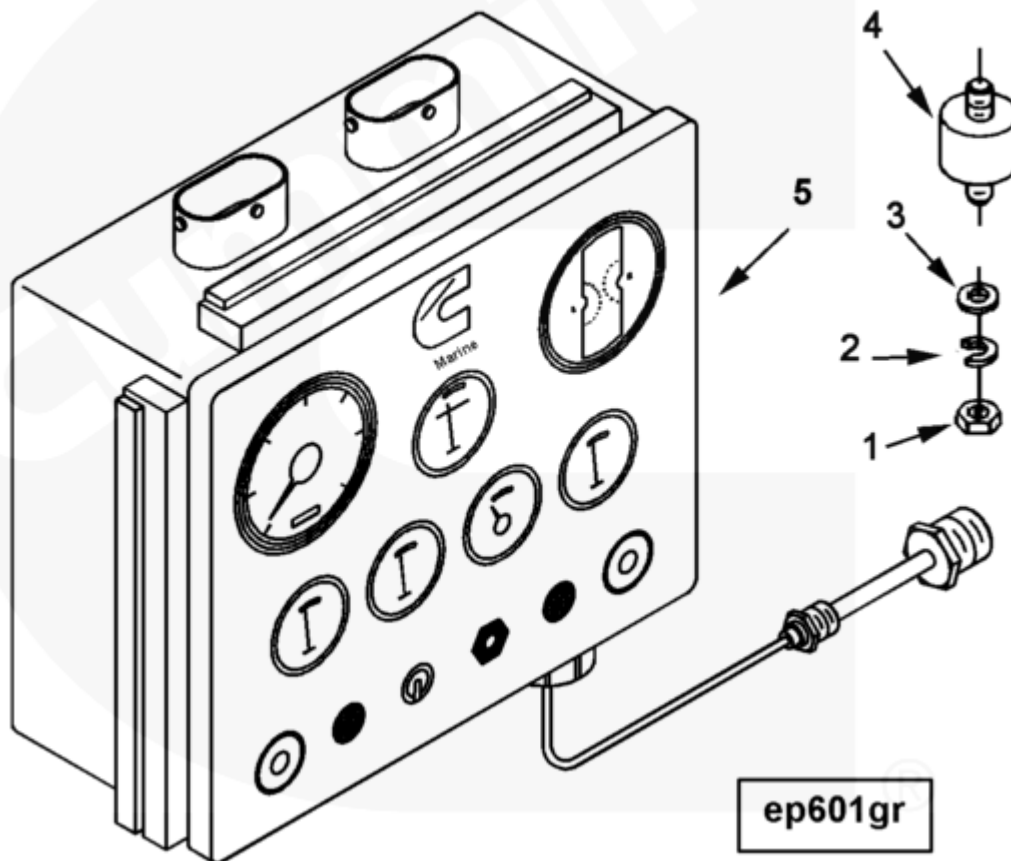

Parts Catalog - Option Detail

Electronic Parts Catalog - Option Detail				
Option	Group	Graphic	Film Card	Date
EP8056-02	15.08	ep601gr	K38	26-FEB-02
Engines	GTA38, K38, KTA38GC CM558, QSK38 CM2150 K106, QSK38 CM2150 MCRS, QSK38 CM850 MCRS			

©Cummins Inc

[SMALL](#) | [MEDIUM](#) | [LARGE](#)

Cart	Ref No	Part Number	Part Description	Required	Remarks
View My Cart					
		EP8056-02	Instrument Panel		Instrument panel...(More)
					24volt HD/hhp engine room
					instrument panel.
					Contains dual pyrometer, oil

					pressure,
					Coolant temperature, gear oil
					pressure, crankcase pressure
					gauges and tachometer/hour
					meter. Thermocouple, 1/4in.
					adapter and pulsation damper
					adapter are included with
					assembled panel. Off engine
					mounting only. Required to
					drive bridge panel gauges.
<input type="checkbox"/>	1	S 258	Heavy Hexagon Jam Nut	8	1/4 - 20 UNC.
<input type="checkbox"/>	2	S 600	Lock Washer	8	1/4 in.
<input type="checkbox"/>	3	S 631	Plain Washer	8	1/4 in.
<input type="checkbox"/>	4	3408250	Vibration Isolator	4	
<input type="checkbox"/>	5	4079024	Instrument Panel	1	
<input type="checkbox"/>		4003713	Multiple Function Instrument	1	
<input type="checkbox"/>		3866863	Pressure Gauge	1	
<input type="checkbox"/>		3866865	Pyrometer	1	
<input type="checkbox"/>		3866866	Oil Pressure Gauge	1	
<input type="checkbox"/>		3866867	Pressure Gauge	1	
<input type="checkbox"/>		3866869	Voltmeter	1	24-VDC
<input type="checkbox"/>		3866870	Coolant Temperature Gauge		
<input type="checkbox"/>		3866871	Start Button	1	
<input type="checkbox"/>		3866872	Light Socket		
<input type="checkbox"/>		3866873	Green Lens	1	
<input type="checkbox"/>		3866874	Reducing Lens	1	
<input type="checkbox"/>		3866875	Three Position Switch	1	
<input type="checkbox"/>		3866876	Circuit Breaker	1	
<input type="checkbox"/>		3866877	21 Pin Connector	1	
<input type="checkbox"/>		3866878	23 Pin Connector	1	